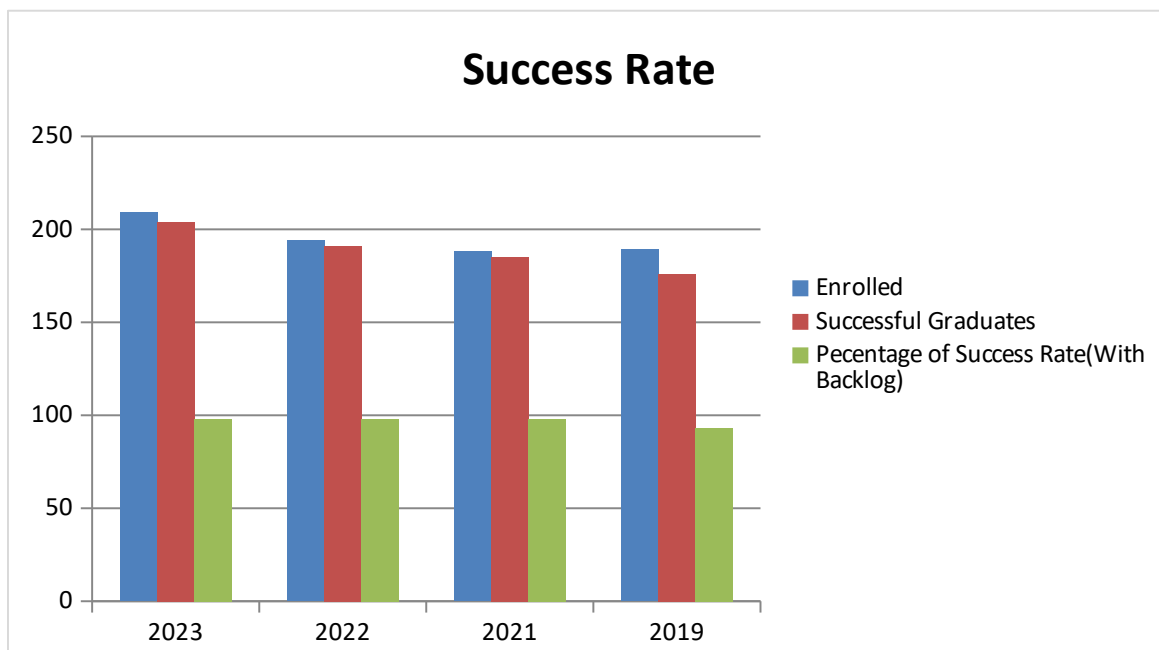

Success Index of Graduates (Without Backlogs)

	2023	2022	2021	2019
Enrolled	209	194	188	189
Successful Graduates	184	153	155	134
Percentage of Success Rate(Without Backlog)	88	78	82	71

Success Index of Graduates (With Backlogs)

	2023	2022	2021	2019
Enrolled	209	194	188	189
Successful Graduates	204	191	185	176
Percentage of Success Rate(With Backlog)	98	98	98	93

Enrollment Ratio

	2023	2022	2021	2019
Sanctioned intake of the Program	180	180	180	180
student enrolled first year	225	198	198	198
Enrollment Ratio	125	110	110	110