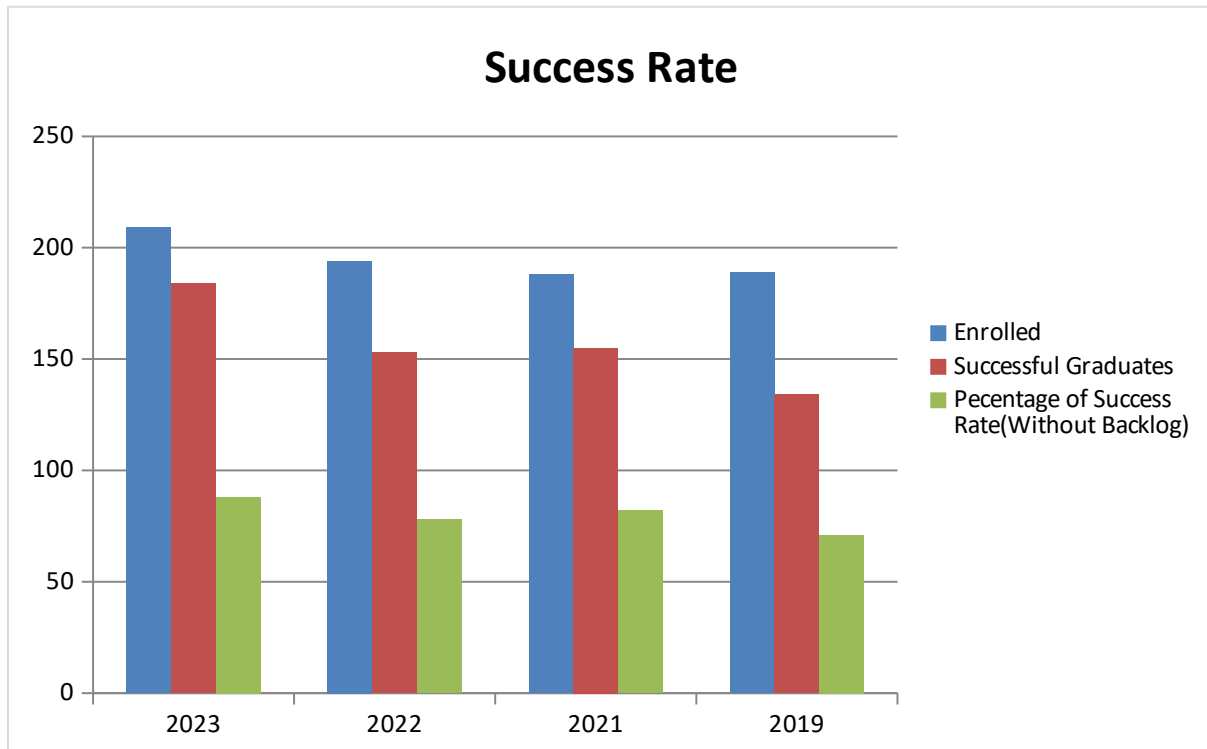

Success Index of Graduates (Without Backlogs)

	2023	2022	2021	2019
Enrolled	209	194	188	189
Successful Graduates	184	153	155	134
Percentage of Success Rate(Without Backlog)	88	78	82	71

Success Index of Graduates (With Backlogs)

	2023	2022	2021	2019
Enrolled	209	194	188	189
Successful Graduates	204	191	185	176
Percentage of Success Rate(With Backlog)	98	98	98	93

Enrollment Ratio

	2023	2022	2021	2019
Sanctioned intake of the Program	180	180	180	180
student enrolled first year	225	198	198	198
Enrollment Ratio	125	110	110	110